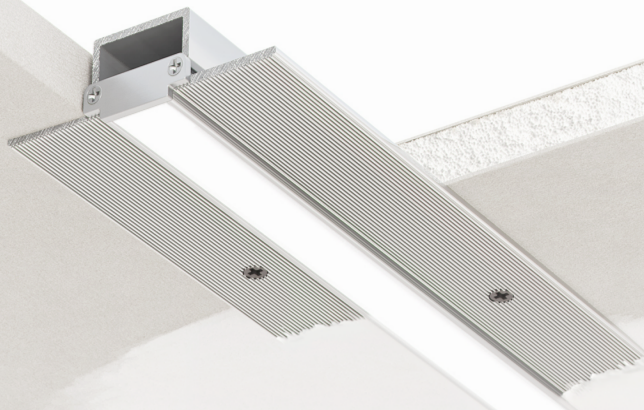

SPECIFICATIONS

ELECTRICAL

WATTAGE

2.4W/ft, 5W/ft
24 Volt DC input

OPERATING TEMP

-31°F to +113°F
-35°C to +45°C

CERTIFICATION

U.S./Canada UL approved
Type IC Recessed

CONTROL

DIMMING MODE

Class 2 Flicker-Free
Dimmable, DMX Tunable,
Non-Dimmable

WALL KEYPAD

Dimmer switch, Multi-zone
DMX dim and tuning touch
key with smart mobile App

PHYSICAL

DIMENSION

2.34 in x 0.64 in, 60x15mm
Up to 18ft length, 0.29 lb/ft

FINISH

Silver anodized, Black matte,
White matte *

FIELD

Recessed in wet or dry
ceiling and wall areas

LIGHT

LED TYPE

Single white, Tunable white,
RGBW, Circadian Rhythm

EFFICACY

100 Lm/W, Max 400 Lm/ft *

LIFESPAN

50,000 hours

WARRANTY

5 years warranty

SPK6015F	12F	200	MF	30K	JT	F2
1/2 Inch Drywall Linear LED Light	1FT-18FT 1' to 18' Custom length up to 18'	200 200lm/ft 2.4W/ft 400 400lm/ft 5W/ft	SA Silver Anodized BM Black Matte WM White Matte MF Mill Finish	27K 2700K Incandescent 90CRI 30K 3000K Warm Halogen 90CRI 35K 3500K Neutral White 90CRI 40K 4000K Cool White 90CRI 50K 5000K Daylight White 90CRI 27T 2700K-6500 Tunable 90CRI RGBW RGB and 6500K White 90CRI CR Circadian Rhythm 97R9 98CRI	JT Triac Phase Dimming JX DMX Multi-Channel JN Non-Dimmable JD DALI Dimmable	F2 Dry Field F5 Wet Field

* Available for custom applications. Visit enolight.com or contact sales@enolight.com for further details.
Disclaimer: The actual product may vary from the images shown. Due to differences in monitors, colours of products may also appear different to those shown. Specification and illustrations provided for each product is to be used as a general guide only. Copyright © EnoLight Ltd. All Rights Reserved.