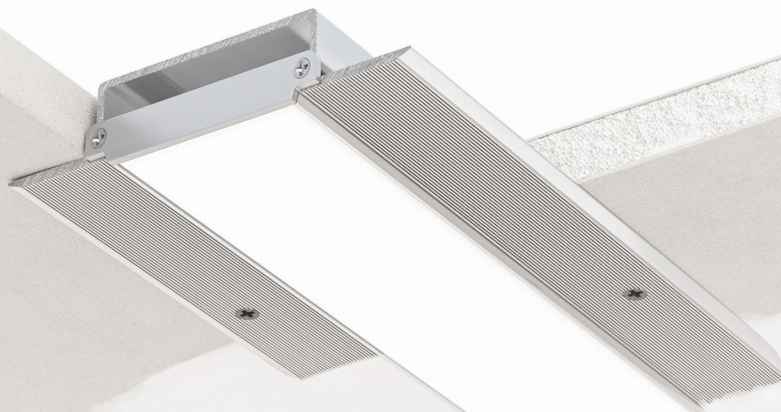

SPECIFICATIONS

ELECTRICAL

WATTAGE

5W/ft, 10W/ft, 15W/ft
24 Volt DC input

OPERATING TEMP

-31°F to +113°F
-35°C to +45°C

CERTIFICATION

U.S./Canada UL approved
Type IC Recessed

CONTROL

DIMMING MODE

Class 2 Flicker-Free
Dimmable, DMX Tunable,
Non-Dimmable

WALL KEYPAD

Dimmer switch, Multi-zone
DMX dim and tuning touch
key with smart mobile App

PHYSICAL

DIMENSION

3.39 in x 0.64 in, 86x15mm
Up to 18ft length, 0.33 lb/ft

FINISH

Silver anodized, Black matte,
White matte *

FIELD

Recessed in wet or dry
ceiling and wall areas

LIGHT

LED TYPE

Single white, Tunable white,
RGBW, Circadian Rhythm

EFFICACY

100 Lm/W, Max 1200 Lm/ft *

LIFESPAN

50,000 hours

WARRANTY

5 years warranty

SPK8615F	12F	800	MF	30K	JT	F2
1.5 Inch Drywall Linear LED Light	1FT-18FT 1' to 18' Custom length up to 18'	400 400lm/ft 5W/ft 800 800lm/ft 10W/ft 1200 1200lm/ft 15W/ft	SA Silver Anodized BM Black Matte WM White Matte MF Mill Finish	27K 2700K Incandescent 90CRI 30K 3000K Warm Halogen 90CRI 35K 3500K Neutral White 90CRI 40K 4000K Cool White 90CRI 50K 5000K Daylight White 90CRI 27T 2700K-6500 Tunable 90CRI RGBW RGB and 6500K White 90CRI CR Circadian Rhythm 97R9 98CRI	JT Triac Phase Dimming JX DMX Multi-Channel JN Non-Dimmable JD DALI Dimmable	F2 Dry Field F5 Wet Field

* Available for custom applications. Visit enolight.com or contact sales@enolight.com for further details.
Disclaimer: The actual product may vary from the images shown. Due to differences in monitors, colours of products may also appear different to those shown. Specification and illustrations provided for each product is to be used as a general guide only. Copyright © EnoLight Ltd. All Rights Reserved.