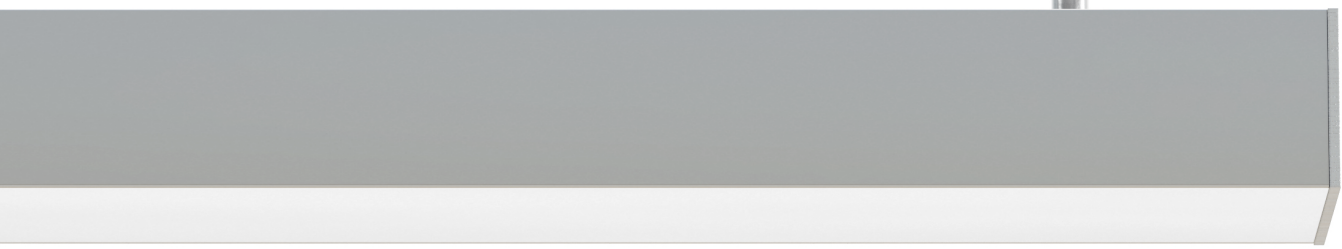

SPECIFICATIONS

ELECTRICAL

WATTAGE

10W/ft, 20W/ft
24 Volt DC input

OPERATING TEMP

-31°F to +113°F
-35°C to +45°C

CERTIFICATION

USA and Canada UL
safety approved

CONTROL

DIMMING MODE

Class 2 Flicker-Free
Dimmable, DMX Tunable,
Non-Dimmable

WALL KEYPAD

Dimmer switch, Multi-zone
DMX dim and tuning touch
key with smart mobile App

PHYSICAL

DIMENSION

2.17 in x 1.26 in, 55x32mm
Up to 8ft length, 0.67 lb/ft

FINISH

Silver anodized, Black
matte, White matte *

FIELD

Suspended in damp or dry
locations

LIGHT

LED TYPE

Single white, Tunable white,
RGBW, Circadian Rhythm

EFFICACY

100 Lm/W, Max 1600 Lm/ft *

LIFESPAN

50,000 hours

WARRANTY

5 years warranty

VIV5532F	8F	800	SA	30K	JT	F2
Super Bright Suspended Linear Light	1FT-8FT 1' to 8' Custom length up to 8'	800 800lm/ft 10W/ft 1600 1600lm/ft 20W/ft	SA Silver Anodized BM Black Matte WM White Matte	27K 2700K Incandescent 90CRI 30K 3000K Warm Halogen 90CRI 35K 3500K Neutral White 90CRI 40K 4000K Cool White 90CRI 50K 5000K Daylight White 90CRI 27T 2700K-6500 Tunable 90CRI RGBW RGB and 6500K White 90CRI CR Circadian Rhythm 97R9 98CRI	JT Triac Phase Dimming JX DMX Multi-Channel JN Non-Dimmable JD DALI Dimmable	F2 Dry Field F3 Damp Field

* Available for custom applications. Visit enolight.com or contact sales@enolight.com for further details.
Disclaimer: The actual product may vary from the images shown. Due to differences in monitors, colours of products may also appear different to those shown. Specification and illustrations provided for each product is to be used as a general guide only. Copyright © EnoLight Ltd. All Rights Reserved.