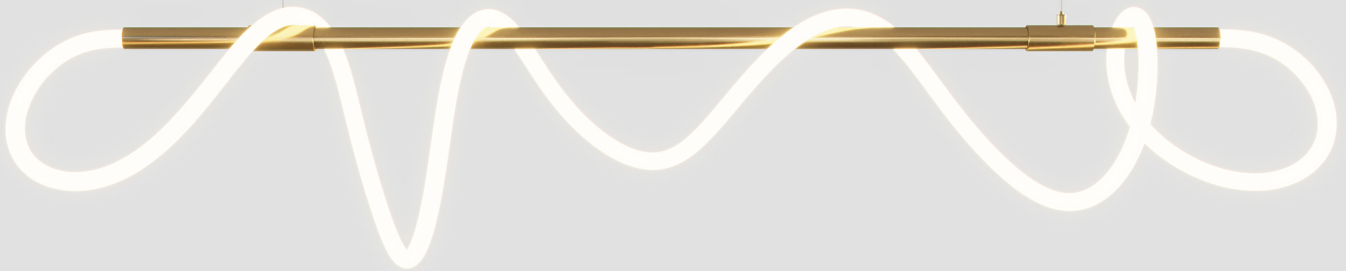

ELECTRICAL

WATTAGE

3W/ft - 10W/m
24 Volt DC input

OPERATING TEMP

-31°F to +113°F
-35°C to +45°C

CERTIFICATION

USA and Canada UL safety approved

CONTROL

DIMMING MODE

Class 2 Flicker-Free
Dimmable, DMX Tunable,
Non-Dimmable

WALL KEYPAD

Dimmer switch, Multi-zone
DMX wall touch pad dimmer
with smart mobile App

PHYSICAL

DIMENSION

12 in x 12 in, 305 x 305 mm
Available lengths: 43 in,
59 in, 79 in *

FINISH

Brushed gold finish *

FIELD

Suspended in damp or dry
locations

LIGHT

LED TYPE

Single white, Tunable white,
Circadian Rhythm

EFFICACY

83 Lm/W, Max 250 Lm/ft *

LIFESPAN

50,000 hours

WARRANTY

5 years warranty

WAV360ST	59IN	200	BG	30K	JT	F2
360° FreeForm Nordic Line Style Chandelier	43IN 43" long 43IN 59" long 43IN 79" long	200 250lm/ft 3W/ft	BG Brushed Gold	27K 2700K Incandescent 90CRI 30K 3000K Warm Halogen 90CRI 35K 3500K Neutral White 90CRI 40K 4000K Cool White 90CRI 50K 5000K Daylight White 90CRI 27T 2700K-6500 Tunable 90CRI CR Circadian Rhythm 97R9 98CRI	JT Triac Phase Dimming JX DMX Multi-Channel JN Non-Dimmable JD DALI Dimmable	F2 Dry Field F3 Damp Field

* Available for custom applications. Visit enolight.com or contact sales@enolight.com for further details.
Disclaimer: The actual product may vary from the images shown. Due to differences in monitors, colours of products may also appear different to those shown. Specification and illustrations provided for each product is to be used as a general guide only. Copyright © EnoLight Ltd. All Rights Reserved.